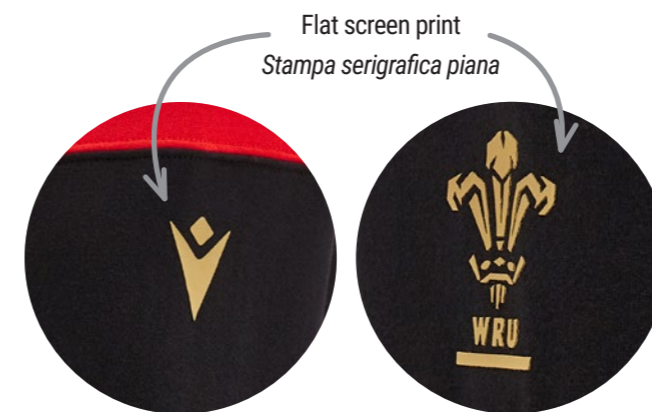

FRONT AND POCKET ZIP

SAME COLOUR OF MAIN FABRIC OR INSERT FABRIC