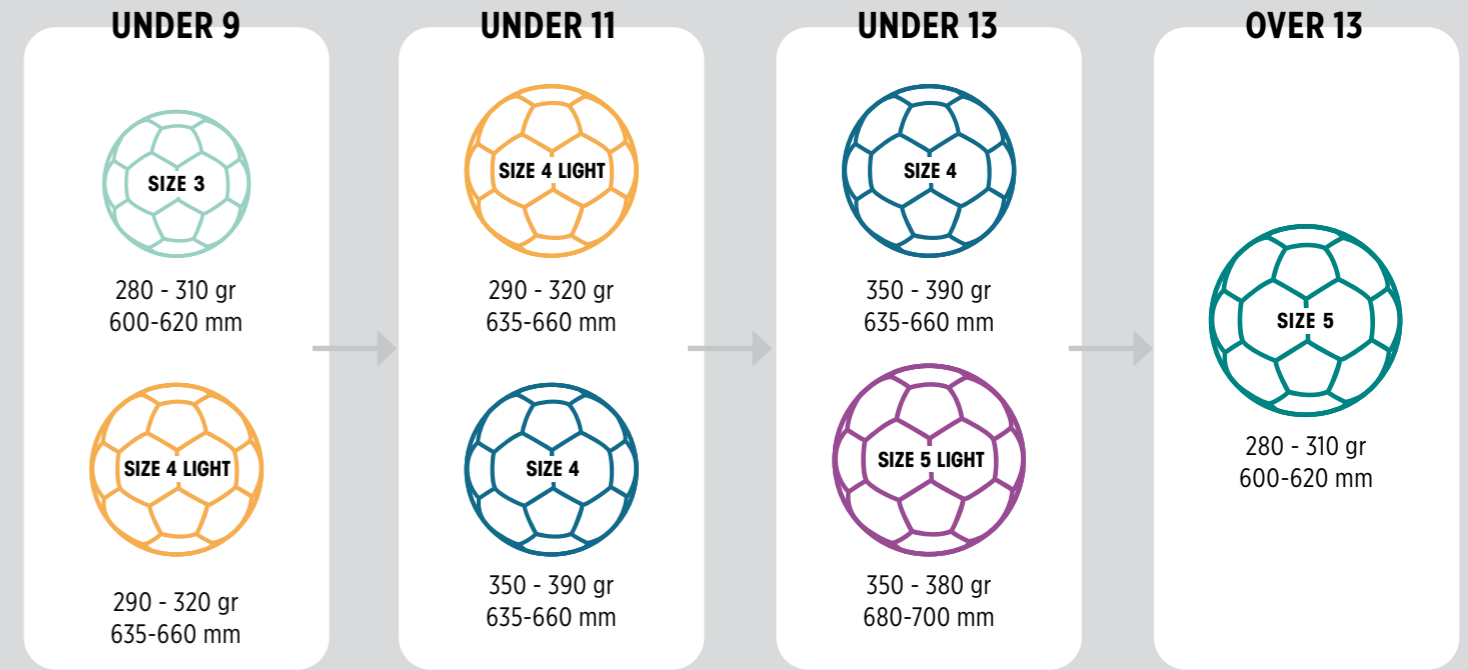

FIFA'S RECOMMENDATION

BASED ON:

- Member Associations
- Youth Academies

INFLATION INSTRUCTIONS / INSTRUCTIONS DE GONFLAGE

1		Before inflating unfold the ball with both hands working it so that the ball becomes softer. <i>Avant de procéder au gonflage, manipulez le ballon avec les mains afin qu'il devienne plus souple.</i>
2		Once unfolded ensure the bladder is positioned in the centre of the ball. <i>Une fois le ballon ouvert, veillez à ce que la chambre à air soit bien positionnée au centre du ballon.</i>
3		Before inflating moisten needle. <i>Humidifiez l'aiguille avant le gonflage.</i>
4		Insert the needle halfway into the valve and begin to inflate thus opening the bladder and avoiding punctures. <i>Insérez l'aiguille seulement sur la moitié de sa longueur et gonflez le ballon afin d'ouvrir la chambre à air, en évitant ainsi de la perforer.</i>
5		Once the bladder is open, completely insert the needle into the valve with care. Inflate the ball to the recommended pressure. <i>Lorsque la chambre à air est ouverte, insérez alors complètement l'aiguille avec prudence. Gonflez le ballon à la pression recommandée.</i>
6		When using in frosty weather ensure the ball is completely dry before use. <i>Lors de l'utilisation du ballon par temps de gel, assurez-vous que la balle est complètement sèche avant de l'utiliser.</i>