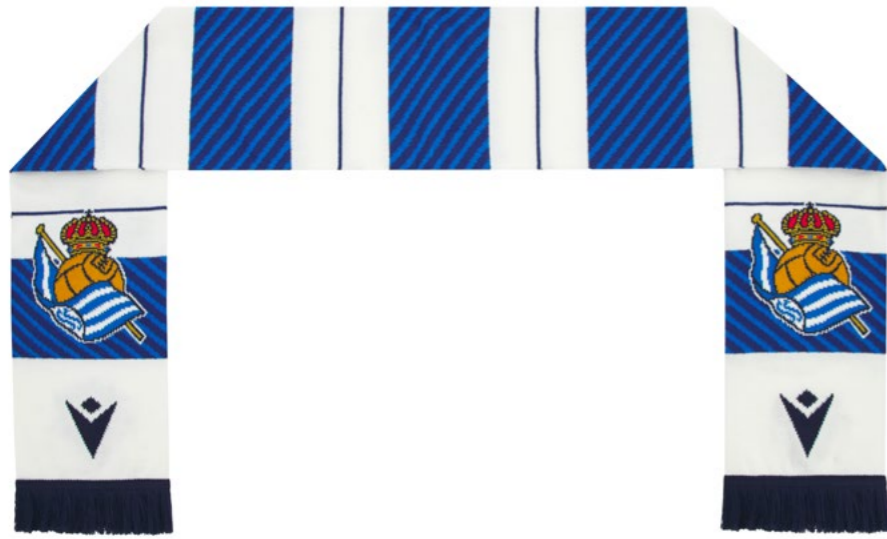

FABRIC

ACRYLIC
100% ACRYLIC

SIZES

18 CM (W) X 170 CM (H)
EXCLUDING FRINGES

COLOURS

FABRIC
AVAILABLE IN ALL MACRON STANDARD COLOURS
(PG. 96).

(MAX 7 COLOURS)

Jacquard design
Motif jacquard