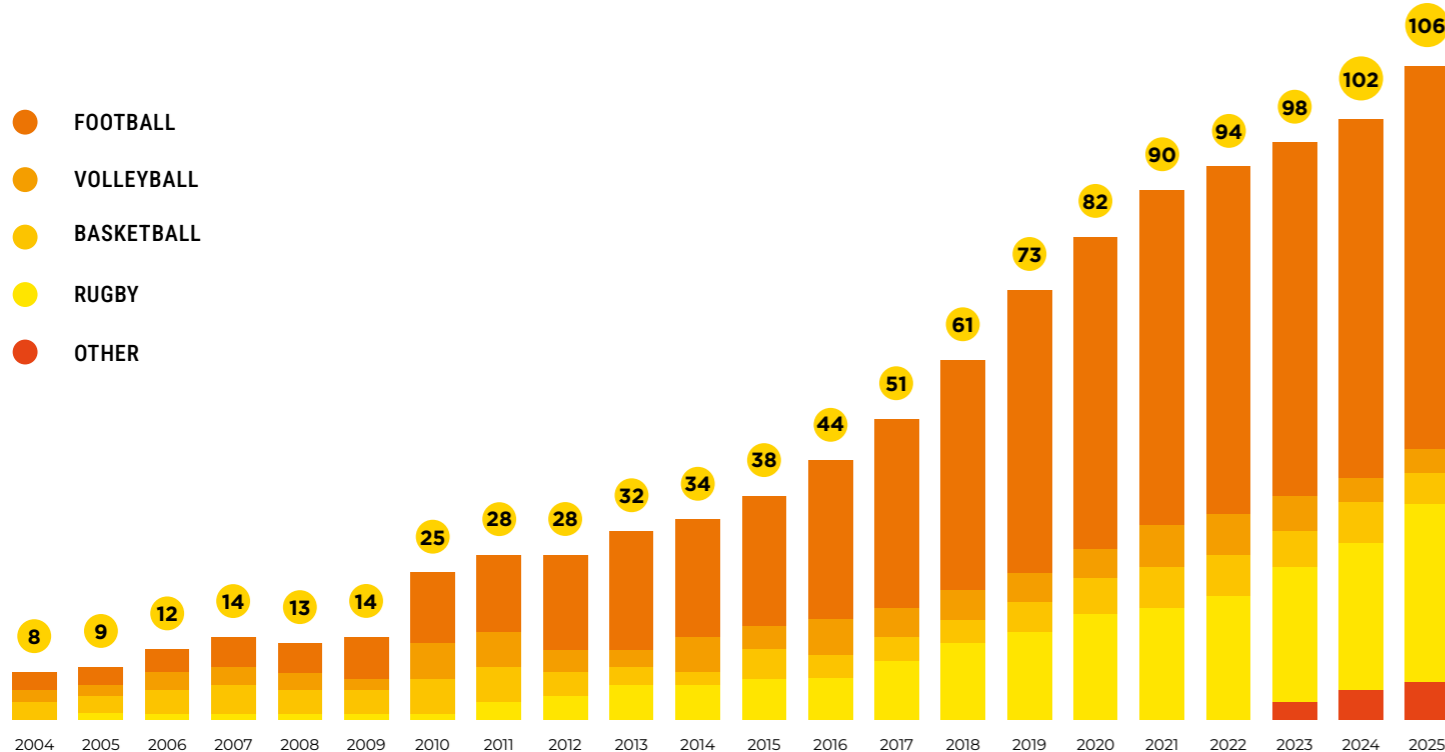

A UNIQUE PORTFOLIO OF PRO CLUBS AND FEDERATIONS

- FOOTBALL
- VOLLEYBALL
- BASKETBALL
- RUGBY
- OTHER