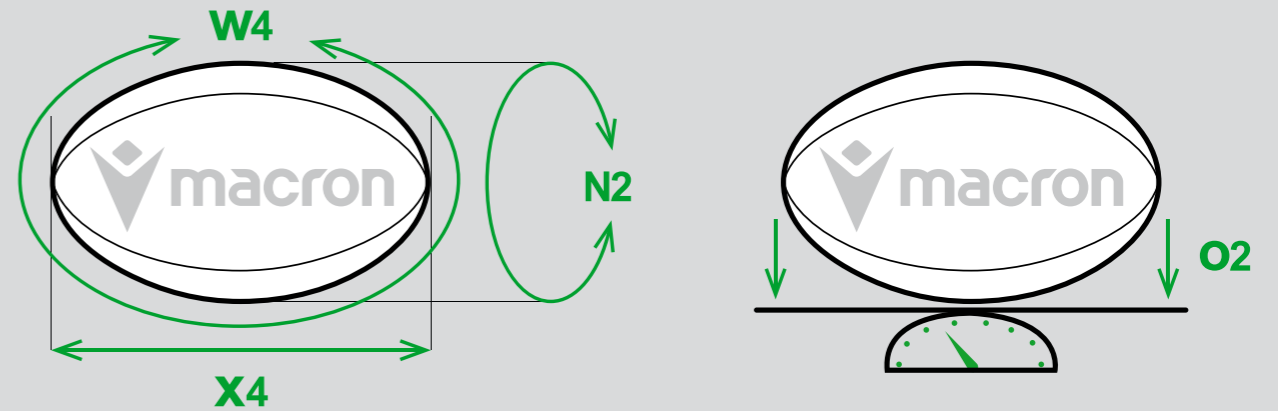

COLOURS

SURFACE
AVAILABLE IN WHITE 01 COLOUR.

PRINTED DESIGN
AVAILABLE IN ALL MACRON STANDARD COLOURS (PG. 96) OR "PANTONE C" COLOURS.

(MAX 4 COLOURS)

SIZE GUIDE

		SIZE 5		SIZE 4	SIZE 3	SIZE MIDI	SIZE MINI
		COMPETITION - MATCH - TRAINING - REPLICA WRB'S SPECIFICATION	SUPPORTER				
W4	Wide Lenght Circumference (cm)	74-77	74-77	68-72	64-66	56-58	42-44
N2	Circumference (cm)	58-62	58-62	54-58	49-52	41-43	32-34
X4	Length (cm)	28-30	28-30	27-28,5	25-26	22-23	17-18
O2	Weight (gr)	410-460	380-410	370-390	350-370	190-220	120-150
	Age	15+ years	15+ years	10-14 years	7-9 years	Up to 5 years	All Ages