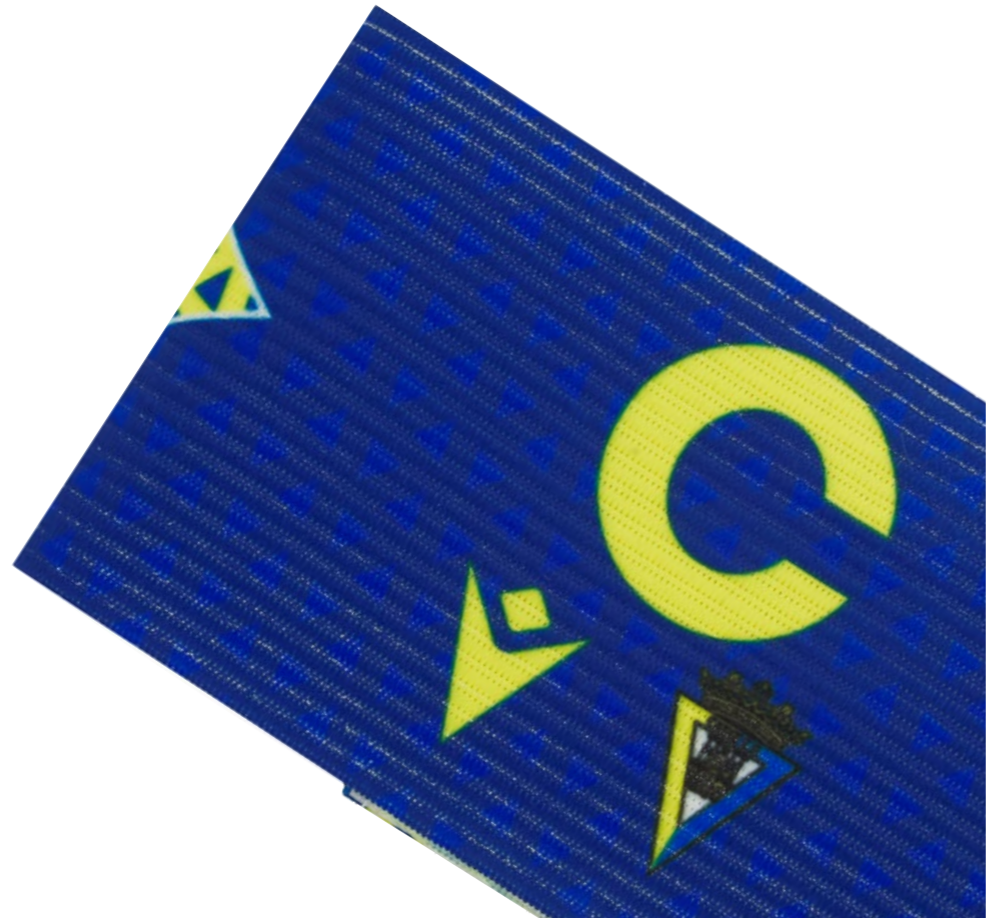

FABRIC

POLYESTER
100% POLYESTER

SIZES

SR, JR

COLOURS

AVAILABLE IN ALL MACRON STANDARD COLOURS
(PG. 96) OR "PANTONE C" COLOURS.

All logos dye-sublimation print
Tous les logos en impression par sublimation

WATER BOTTLE CUSTOM